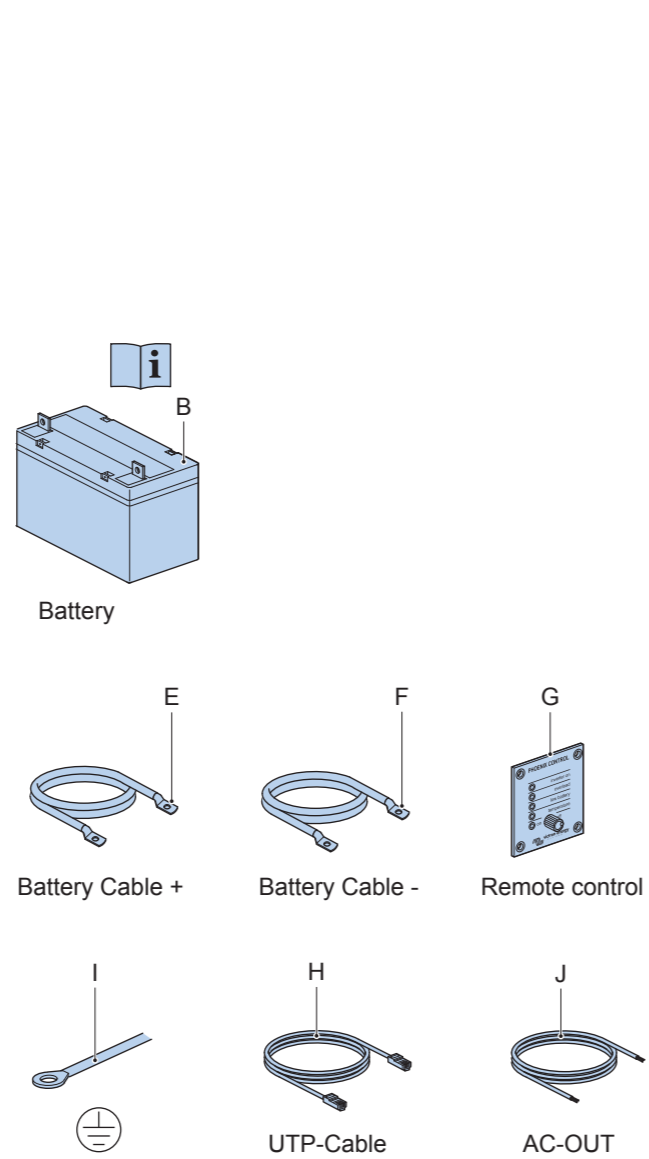

Quick Installation Guide

Phoenix Inverter 24V 48V 5000VA 230Vac

www.victronenergy.com

Included

Not included

For fuse values:
refer to the user manual