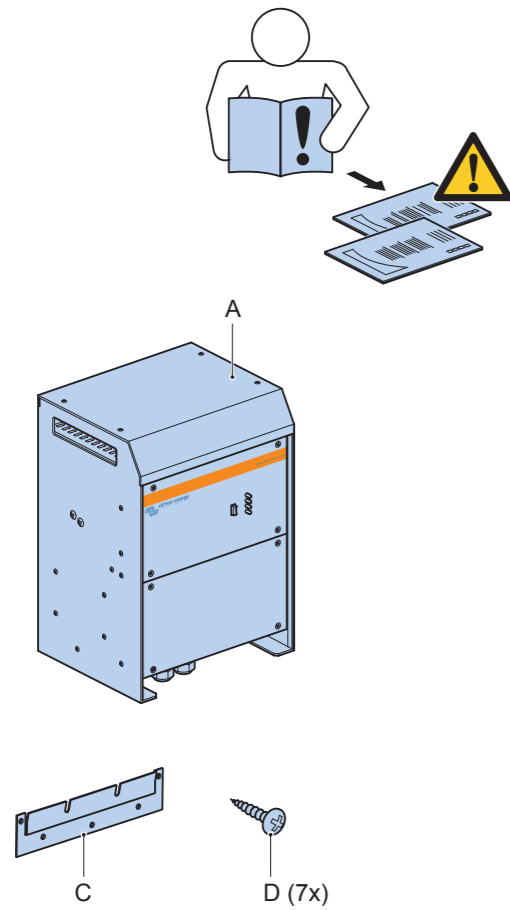

Quick Installation Guide

Phoenix Inverter 24V 48V 5000VA 230Vac

www.victronenergy.com

Included

Not included

For fuse values:
refer to the user manual